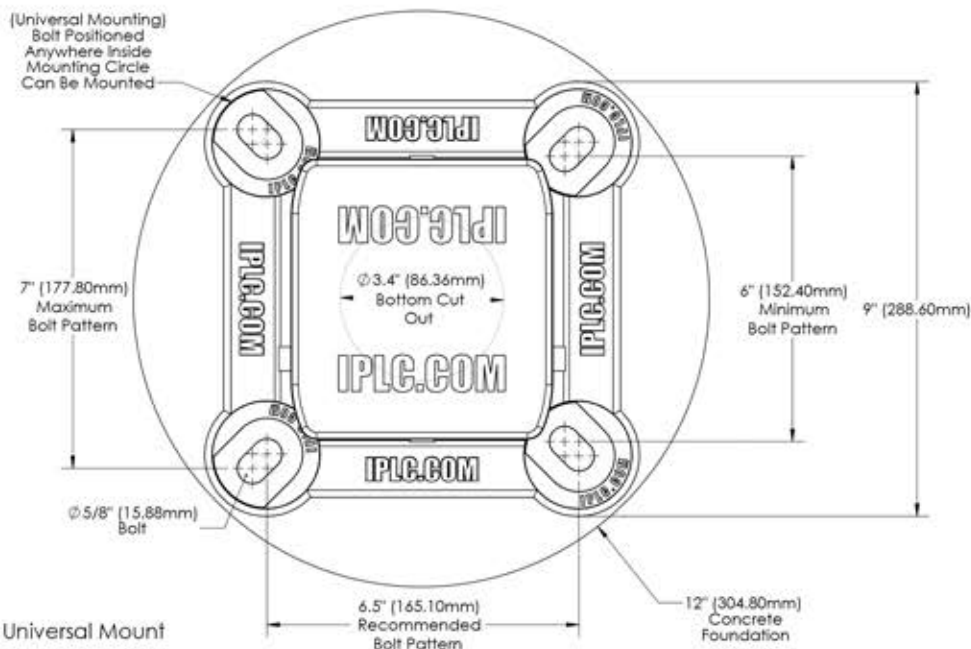

IP3 Series Basic Pedestal - NO IPLC Control

IP3-15-SR-N-FS

- Aluminum Rust Free Construction
- Enables Perfect Pedestal Alignment With Universal Mounting Technology
- Pedestal Slides Open For Easy Access
- 15" Overall Height
- FS Standard Mount Opening On One Side
- NO IPLC Control
- Receptacle & In-Use Cover Not Included
- Mounting Rings & Washers Included, Bolts & Nuts Not Included
- Made In Canada

5/32" Hex Wrench Used To Lock/Unlock Pedestal

Mounting Rings Allow Bolt Patterns From 6" - 7" Spacing

Universal Mounting Diagram

Pedestal In Open Position