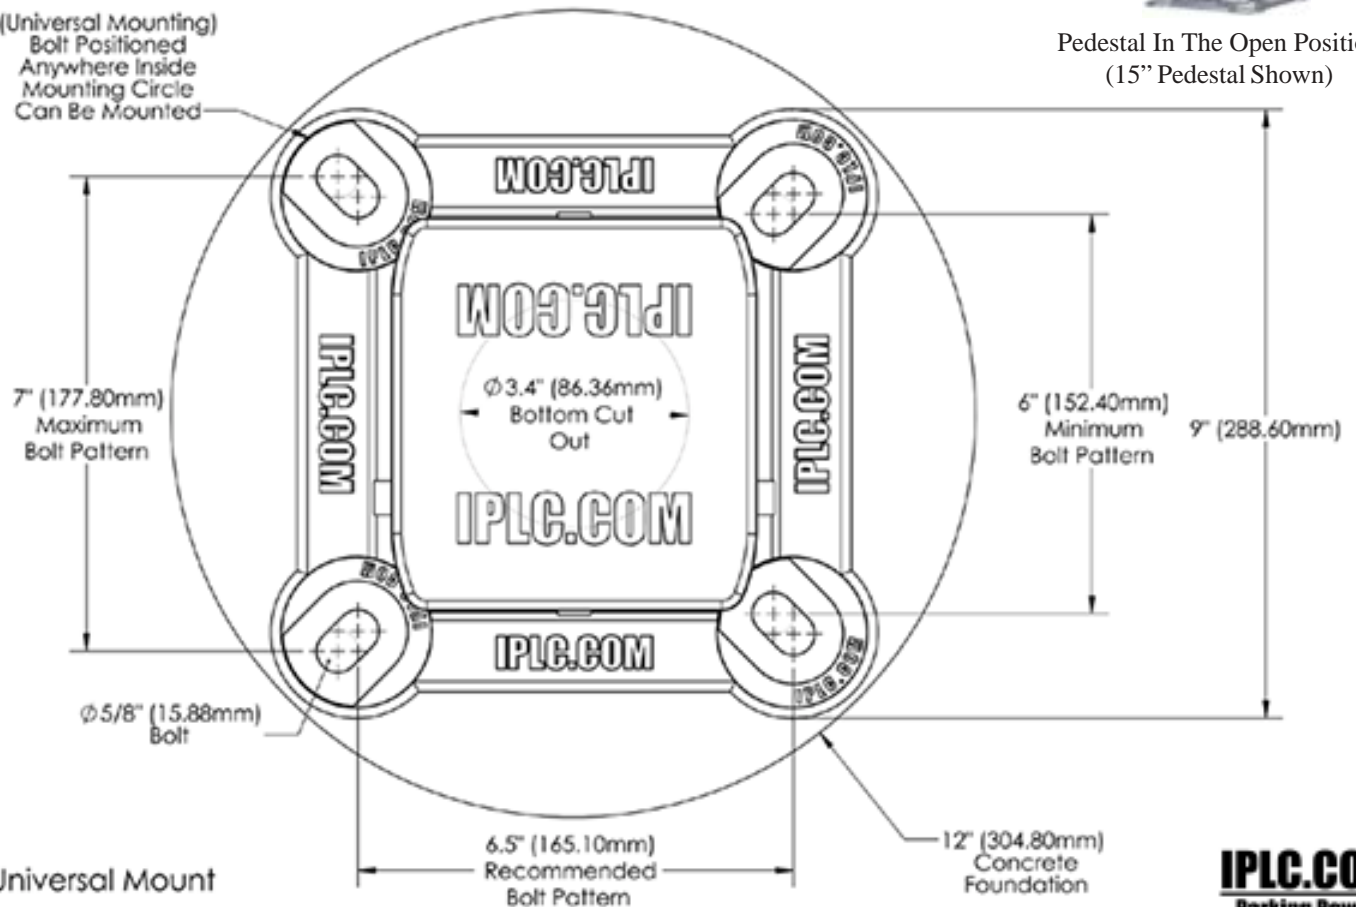

IP3 Pedestal #IP3-15-SR-N-FS (No IPLC Control)

- Aluminum Rust Free Construction
- Enables Perfect Pedestal Alignment With Universal Mounting Technology
- Pedestal Slides Open For Easy Access
- 15" Overall Height
- FS Standard Mount Opening On One Side
- No IPLC Control
- Receptacle & In-Use Cover Not Included
- Mounting Rings & Washers Included, Bolts & Nuts Not Included
- Breakers/Terminal Blocks Can Not Be Installed Inside This Pedestal
- Made In Canada

Pedestal In The Open Position
(15" Pedestal Shown)

5/32" Hex Wrench Used To
Lock/Unlock Pedestal

Mounting Rings Allow Bolt
Patterns From 6" - 7" Spacing

(Universal Mounting)
Bolt Positioned
Anywhere Inside
Mounting Circle
Can Be Mounted